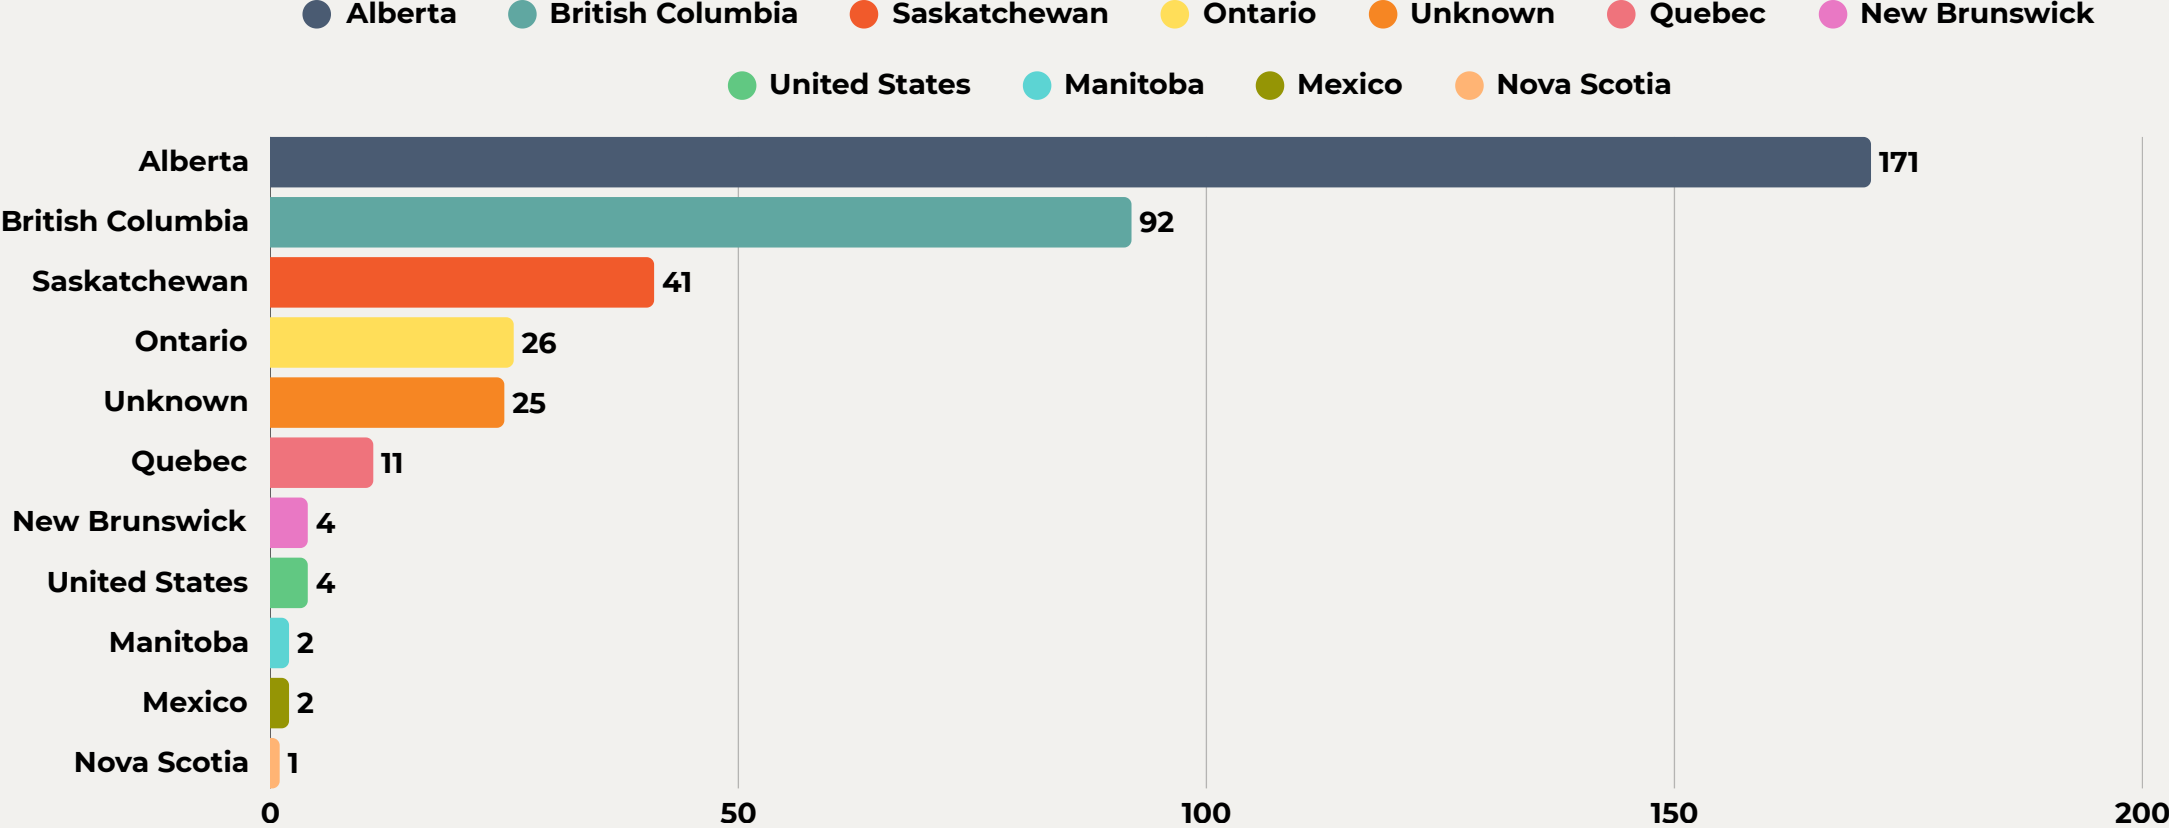

ELDERS

+300

GROWTH SINCE 2020

AGE BREAKDOWN OF MEMBERS

MEMBERSHIP GROWTH

WHERE MEMBERS LIVE

A comparison of Edmonton & Area, On-Reserve, 75 KM Radius and Other Locations

Edmonton & Area includes: Edmonton, Sherwood Park, Spruce Grove, Beaumont, St. Albert, Fort Saskatchewan

75 KM Radius includes: Fort McMurray, Anzac, Fort McKay, Chard

WHERE OTHER MEMBERS LIVE BY REGION

Regional Breakdown of the 379 members living outside of the Reserve, 75 KM Radius and Edmonton & Area

ELDERS OVERVIEW

Summary of Fort McMurray 468 First Nation Members ages 65+

GENDER OVERVIEW

City-based summary of female and male members.

AGE BREAKDOWN BY LOCATION

Minor = 0 - 17 | Adult = 18 - 64 | Elder = 65+

As of April 14, 2026 Fort McMurray 468 First Nation Membership Database