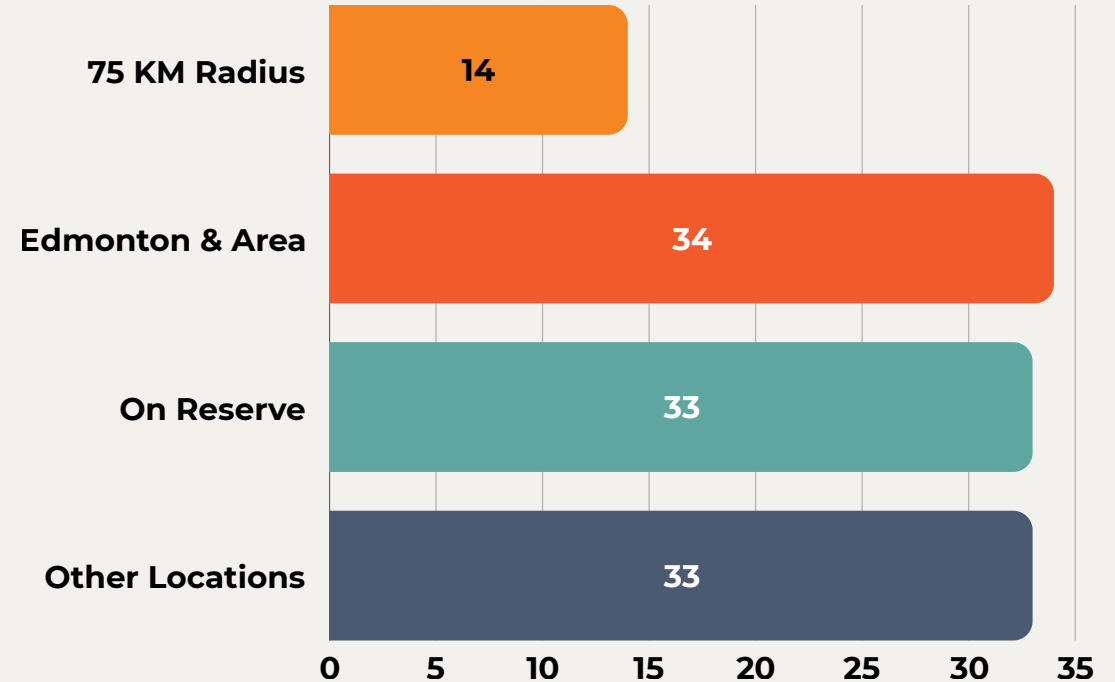

ELDERS

+300

GROWTH SINCE 2020

AGE BREAKDOWN OF MEMBERS

MEMBERSHIP GROWTH

WHERE MEMBERS LIVE

A comparison of Edmonton & Area, On-Reserve, 75 KM Radius and Other Locations

Edmonton & Area includes: Edmonton, Sherwood Park, Spruce Grove, Beaumont, St. Albert, Fort Saskatchewan

75 KM Radius includes: Fort McMurray, Anzac, Fort McKay, Chard

WHERE OTHER MEMBERS LIVE BY REGION

Regional Breakdown of the 379 members living outside of the Reserve, 75 KM Radius and Edmonton & Area

ELDERS OVERVIEW

Summary of Fort McMurray 468 First Nation Members ages 65+

GENDER OVERVIEW

City-based summary of female and male members.

AGE BREAKDOWN BY LOCATION

Minor = 0 - 17 | Adult = 18 - 64 | Elder = 65+

As of April 14, 2026 Fort McMurray 468 First Nation Membership Database