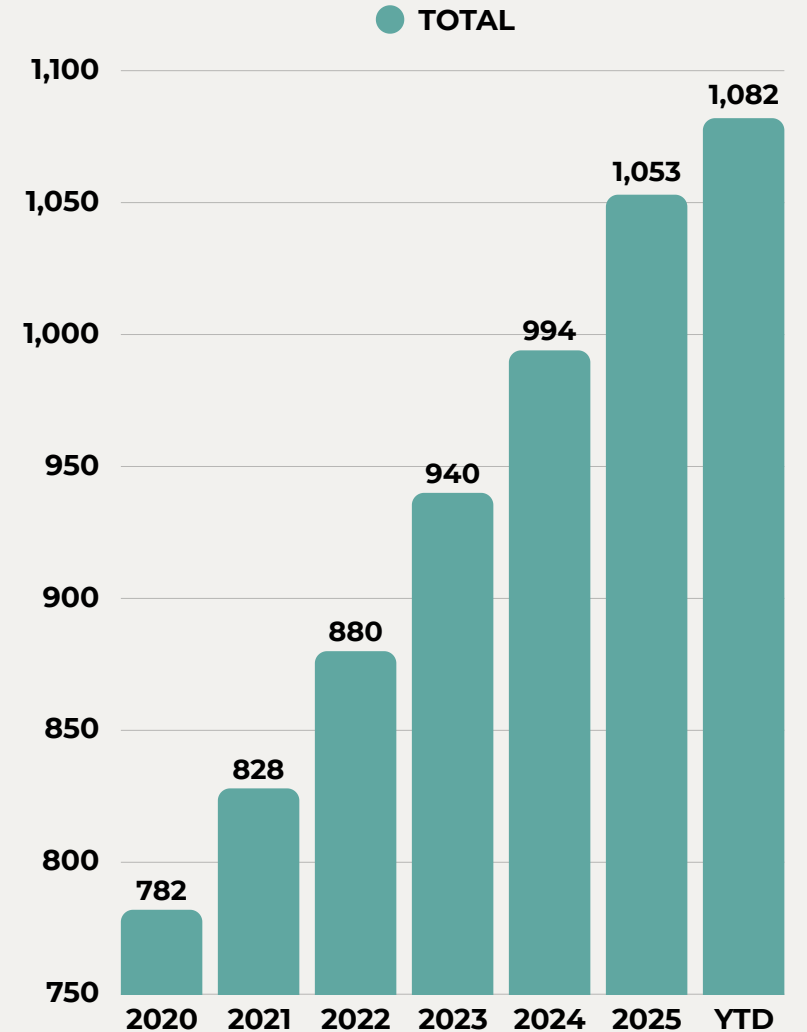

MEMBERSHIP SNAPSHOT

1082

TOTAL MEMBERS

318

ON-RESERVE

764

OFF-RESERVE

114

ELDERS

+300

GROWTH SINCE 2020

AGE BREAKDOWN OF MEMBERS

MEMBERSHIP GROWTH

WHERE MEMBERS LIVE

A comparison of Edmonton & Area, On-Reserve, 75 KM Radius and Other Locations

Edmonton & Area includes: Edmonton, Sherwood Park, Spruce Grove, Beaumont, St. Albert, Fort Saskatchewan

75 KM Radius includes: Fort McMurray, Anzac, Fort McKay, Chard

WHERE OTHER MEMBERS LIVE BY REGION

Regional Breakdown of the 379 members living outside of the Reserve, 75 KM Radius and Edmonton & Area

ELDERS OVERVIEW

Summary of Fort McMurray 468 First Nation Members ages 65+

GENDER OVERVIEW

City-based summary of female and male members.

AGE BREAKDOWN BY LOCATION

Minor = 0 - 17 | Adult = 18 - 64 | Elder = 65+

As of April 14, 2026 Fort McMurray 468 First Nation Membership Database