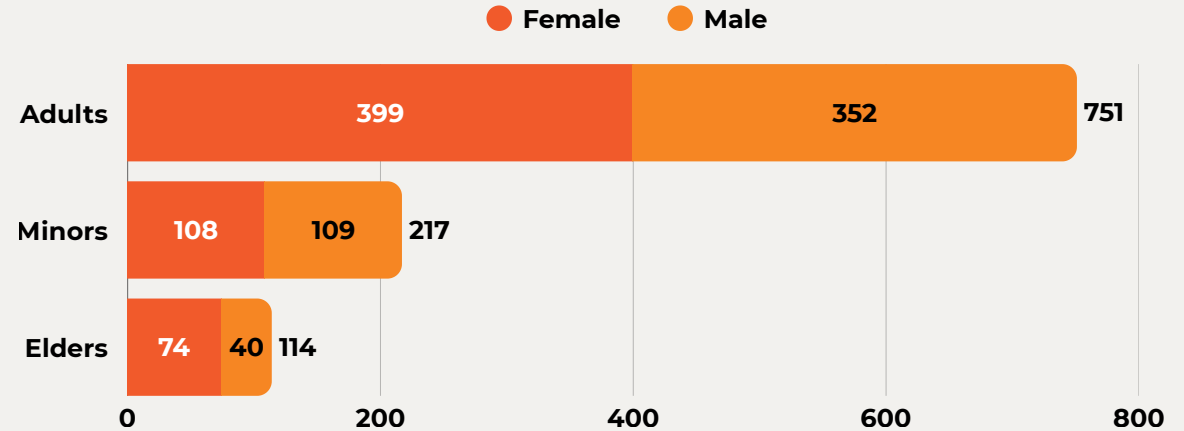

ELDERS

+300

GROWTH SINCE 2020

AGE BREAKDOWN OF MEMBERS

MEMBERSHIP GROWTH

WHERE MEMBERS LIVE

A comparison of Edmonton & Area, On-Reserve, 75 KM Radius and Other Locations

Edmonton & Area includes: Edmonton, Sherwood Park, Spruce Grove, Beaumont, St. Albert, Fort Saskatchewan

75 KM Radius includes: Fort McMurray, Anzac, Fort McKay, Chard

WHERE OTHER MEMBERS LIVE BY REGION

Regional Breakdown of the 379 members living outside of the Reserve, 75 KM Radius and Edmonton & Area

ELDERS OVERVIEW

Summary of Fort McMurray 468 First Nation Members ages 65+

GENDER OVERVIEW

City-based summary of female and male members.

AGE BREAKDOWN BY LOCATION

Minor = 0 - 17 | Adult = 18 - 64 | Elder = 65+

As of April 14, 2026 Fort McMurray 468 First Nation Membership Database