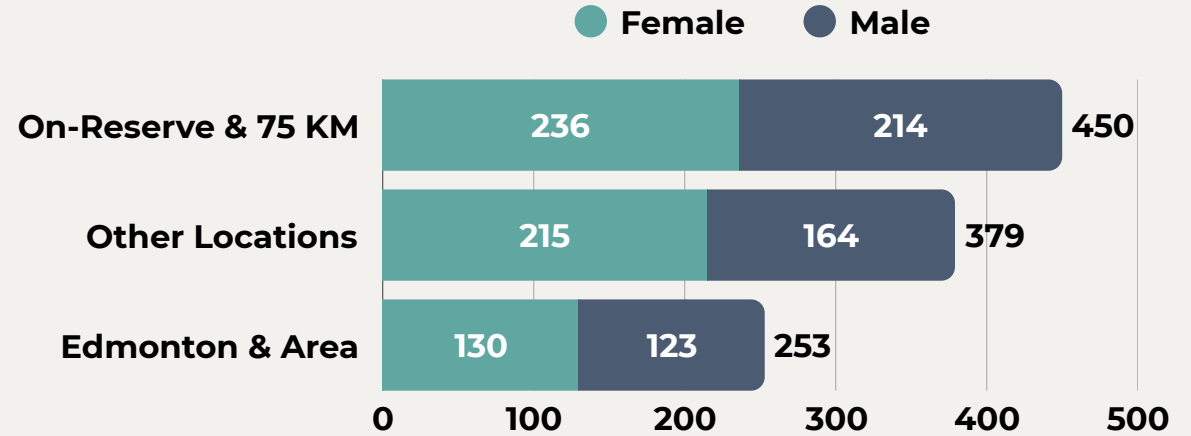

ELDERS

+300

GROWTH SINCE 2020

AGE BREAKDOWN OF MEMBERS

MEMBERSHIP GROWTH

WHERE MEMBERS LIVE

A comparison of Edmonton & Area, On-Reserve, 75 KM Radius and Other Locations

Edmonton & Area includes: Edmonton, Sherwood Park, Spruce Grove, Beaumont, St. Albert, Fort Saskatchewan

75 KM Radius includes: Fort McMurray, Anzac, Fort McKay, Chard

WHERE OTHER MEMBERS LIVE BY REGION

Regional Breakdown of the 379 members living outside of the Reserve, 75 KM Radius and Edmonton & Area

ELDERS OVERVIEW

Summary of Fort McMurray 468 First Nation Members ages 65+

GENDER OVERVIEW

City-based summary of female and male members.

AGE BREAKDOWN BY LOCATION

Minor = 0 - 17 | Adult = 18 - 64 | Elder = 65+

As of April 14, 2026 Fort McMurray 468 First Nation Membership Database