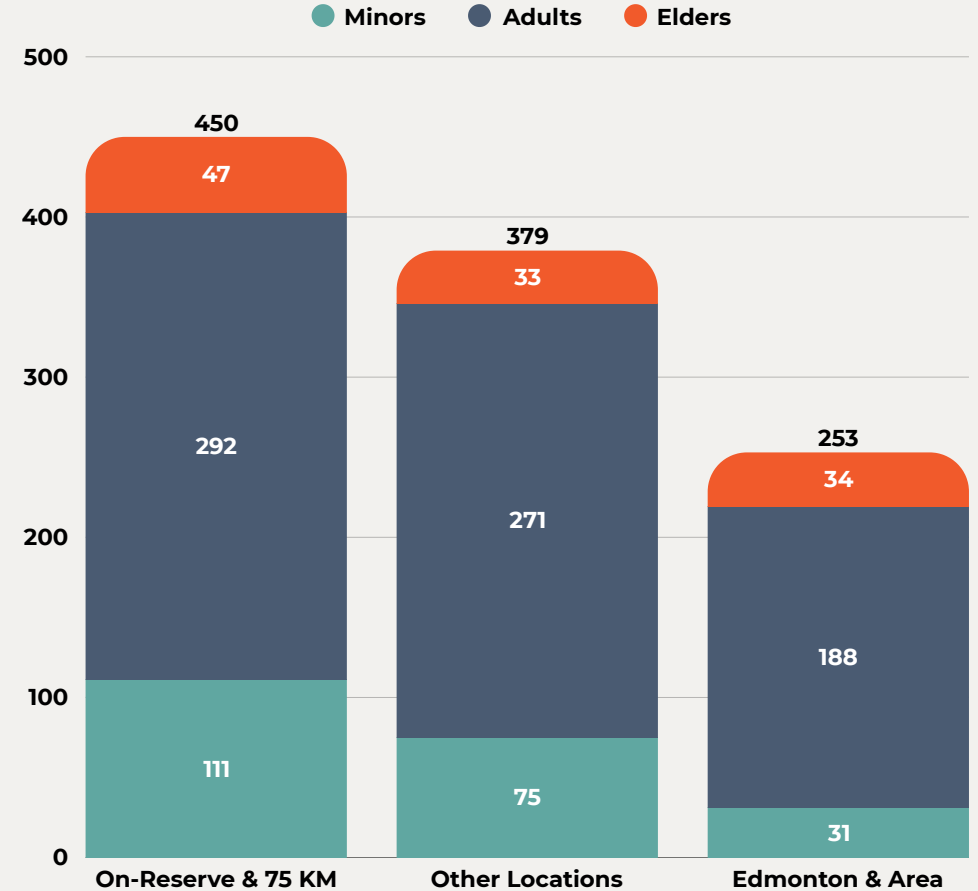

MEMBERSHIP SNAPSHOT

1082

TOTAL MEMBERS

318

ON-RESERVE

764

OFF-RESERVE

114

ELDERS

+300

GROWTH SINCE 2020

AGE BREAKDOWN OF MEMBERS

MEMBERSHIP GROWTH

WHERE MEMBERS LIVE

A comparison of Edmonton & Area, On-Reserve, 75 KM Radius and Other Locations

Edmonton & Area includes: Edmonton, Sherwood Park, Spruce Grove, Beaumont, St. Albert, Fort Saskatchewan

75 KM Radius includes: Fort McMurray, Anzac, Fort McKay, Chard

WHERE OTHER MEMBERS LIVE BY REGION

Regional Breakdown of the 379 members living outside of the Reserve, 75 KM Radius and Edmonton & Area

ELDERS OVERVIEW

Summary of Fort McMurray 468 First Nation Members ages 65+

GENDER OVERVIEW

City-based summary of female and male members.

AGE BREAKDOWN BY LOCATION

Minor = 0 - 17 | Adult = 18 - 64 | Elder = 65+

As of April 14, 2026 Fort McMurray 468 First Nation Membership Database