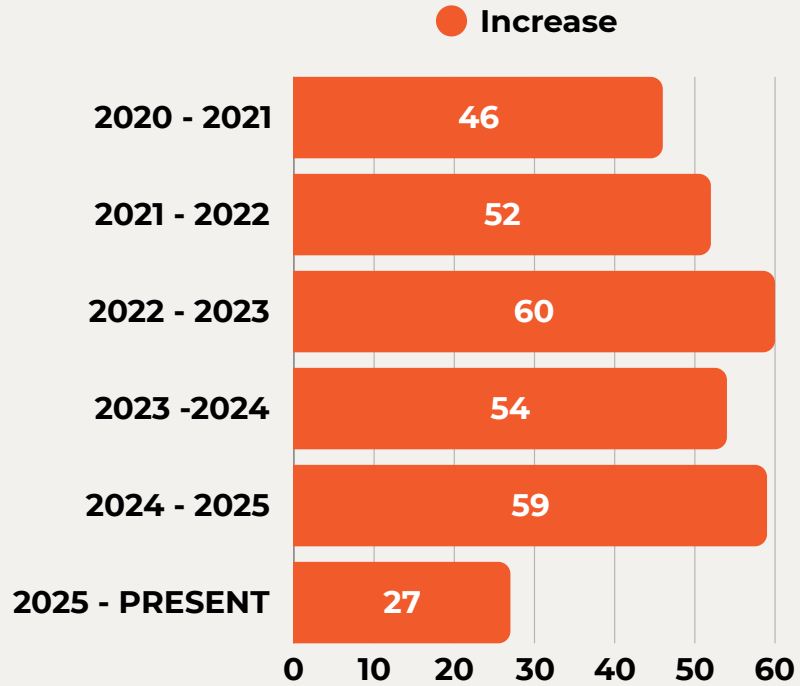

MEMBERSHIP SNAPSHOT

1082

TOTAL MEMBERS

318

ON-RESERVE

764

OFF-RESERVE

114

ELDERS

+300

GROWTH SINCE 2020

AGE BREAKDOWN OF MEMBERS

MEMBERSHIP GROWTH

WHERE MEMBERS LIVE

A comparison of Edmonton & Area, On-Reserve, 75 KM Radius and Other Locations

Edmonton & Area includes: Edmonton, Sherwood Park, Spruce Grove, Beaumont, St. Albert, Fort Saskatchewan

75 KM Radius includes: Fort McMurray, Anzac, Fort McKay, Chard

WHERE OTHER MEMBERS LIVE BY REGION

Regional Breakdown of the 379 members living outside of the Reserve, 75 KM Radius and Edmonton & Area

ELDERS OVERVIEW

Summary of Fort McMurray 468 First Nation Members ages 65+

GENDER OVERVIEW

City-based summary of female and male members.

AGE BREAKDOWN BY LOCATION

Minor = 0 - 17 | Adult = 18 - 64 | Elder = 65+

As of April 14, 2026 Fort McMurray 468 First Nation Membership Database