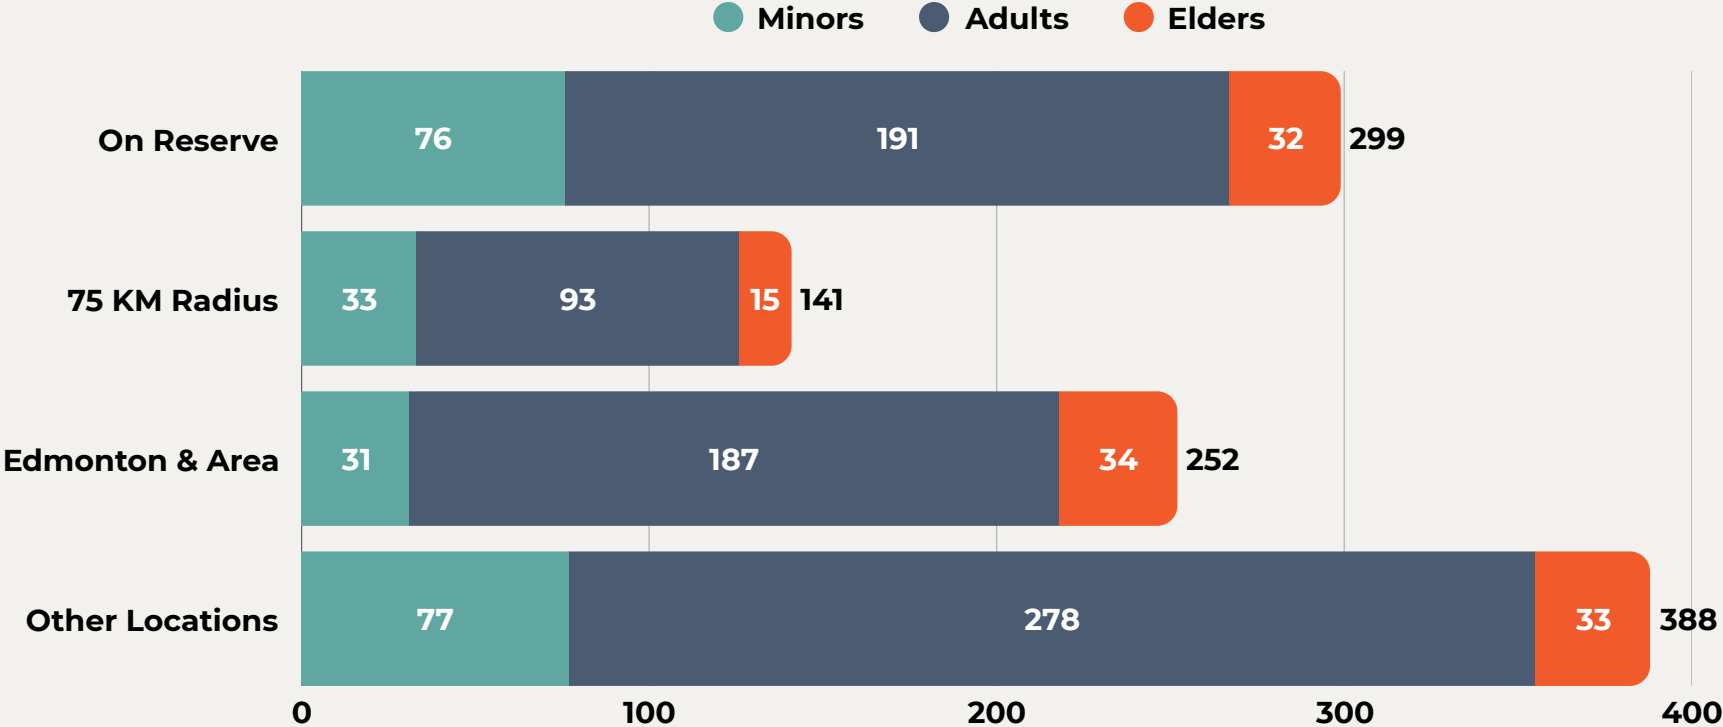

ELDERS

+300

GROWTH SINCE 2020

AGE BREAKDOWN OF MEMBERS

MEMBERSHIP GROWTH

WHERE MEMBERS LIVE

A comparison of Edmonton & Area, On-Reserve, 75 KM Radius and Other Locations

Edmonton & Area includes: Edmonton, Sherwood Park, Spruce Grove, Beaumont, St. Albert, Fort Saskatchewan

75 KM Radius includes: Fort McMurray, Anzac, Fort McKay, Chard

WHERE OTHER MEMBERS LIVE BY REGION

Regional Breakdown of the 379 members living outside of the Reserve, 75 KM Radius and Edmonton & Area

ELDERS OVERVIEW

Summary of Fort McMurray 468 First Nation Members ages 65+

GENDER OVERVIEW

City-based summary of female and male members.

AGE BREAKDOWN BY LOCATION

Minor = 0 - 17 | Adult = 18 - 64 | Elder = 65+

As of April 14, 2026 Fort McMurray 468 First Nation Membership Database