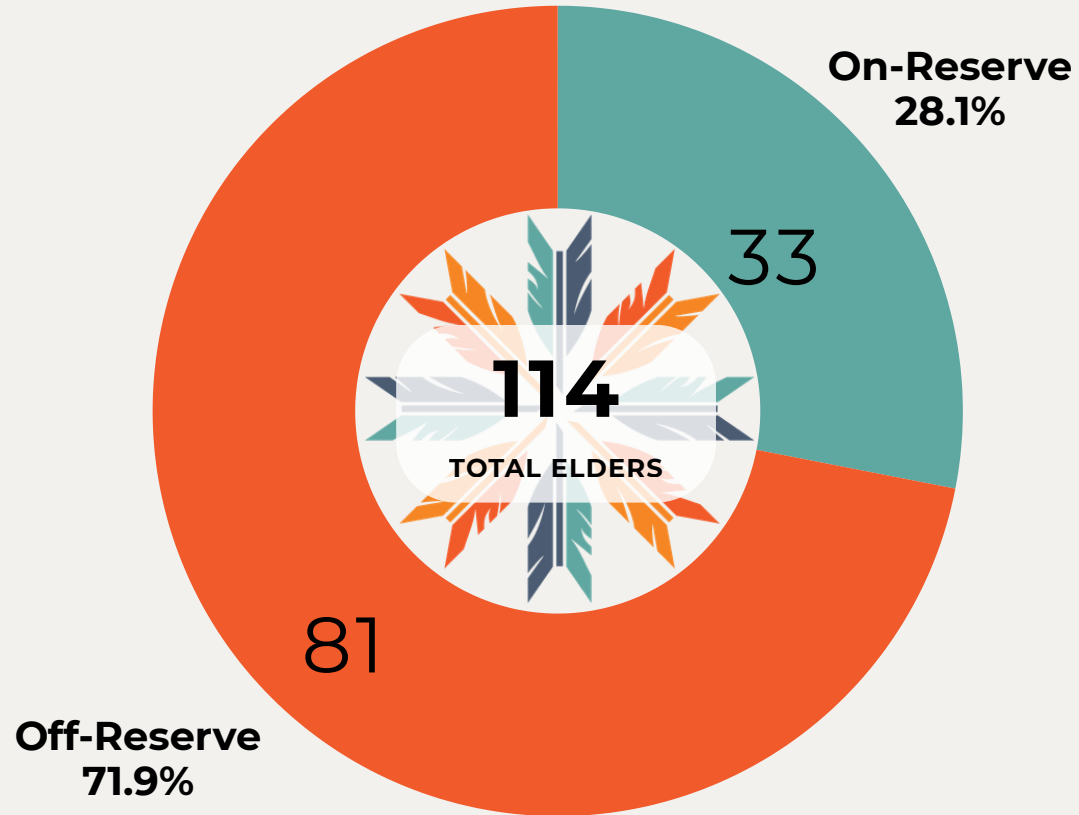

MEMBERSHIP SNAPSHOT

1082

TOTAL MEMBERS

318

ON-RESERVE

764

OFF-RESERVE

114

ELDERS

+300

GROWTH SINCE 2020

AGE BREAKDOWN OF MEMBERS

MEMBERSHIP GROWTH

WHERE MEMBERS LIVE

A comparison of Edmonton & Area, On-Reserve, 75 KM Radius and Other Locations

Edmonton & Area includes: Edmonton, Sherwood Park, Spruce Grove, Beaumont, St. Albert, Fort Saskatchewan

75 KM Radius includes: Fort McMurray, Anzac, Fort McKay, Chard

WHERE OTHER MEMBERS LIVE BY REGION

Regional Breakdown of the 379 members living outside of the Reserve, 75 KM Radius and Edmonton & Area

ELDERS OVERVIEW

Summary of Fort McMurray 468 First Nation Members ages 65+

GENDER OVERVIEW

City-based summary of female and male members.

AGE BREAKDOWN BY LOCATION

Minor = 0 - 17 | Adult = 18 - 64 | Elder = 65+

As of April 14, 2026 Fort McMurray 468 First Nation Membership Database