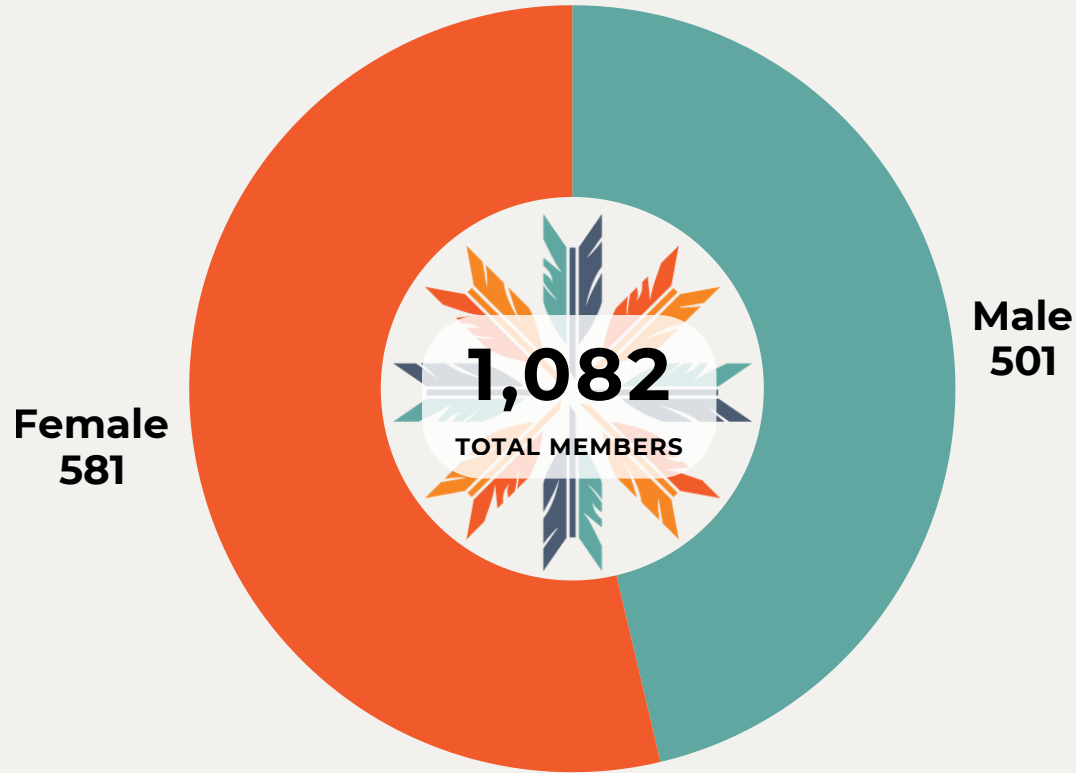

MEMBERSHIP SNAPSHOT

1082

TOTAL MEMBERS

318

ON-RESERVE

764

OFF-RESERVE

114

ELDERS

+300

GROWTH SINCE 2020

AGE BREAKDOWN OF MEMBERS

MEMBERSHIP GROWTH

WHERE MEMBERS LIVE

A comparison of Edmonton & Area, On-Reserve, 75 KM Radius and Other Locations

Edmonton & Area includes: Edmonton, Sherwood Park, Spruce Grove, Beaumont, St. Albert, Fort Saskatchewan

75 KM Radius includes: Fort McMurray, Anzac, Fort McKay, Chard

WHERE OTHER MEMBERS LIVE BY REGION

Regional Breakdown of the 379 members living outside of the Reserve, 75 KM Radius and Edmonton & Area

ELDERS OVERVIEW

Summary of Fort McMurray 468 First Nation Members ages 65+

GENDER OVERVIEW

City-based summary of female and male members.

AGE BREAKDOWN BY LOCATION

Minor = 0 - 17 | Adult = 18 - 64 | Elder = 65+

As of April 14, 2026 Fort McMurray 468 First Nation Membership Database