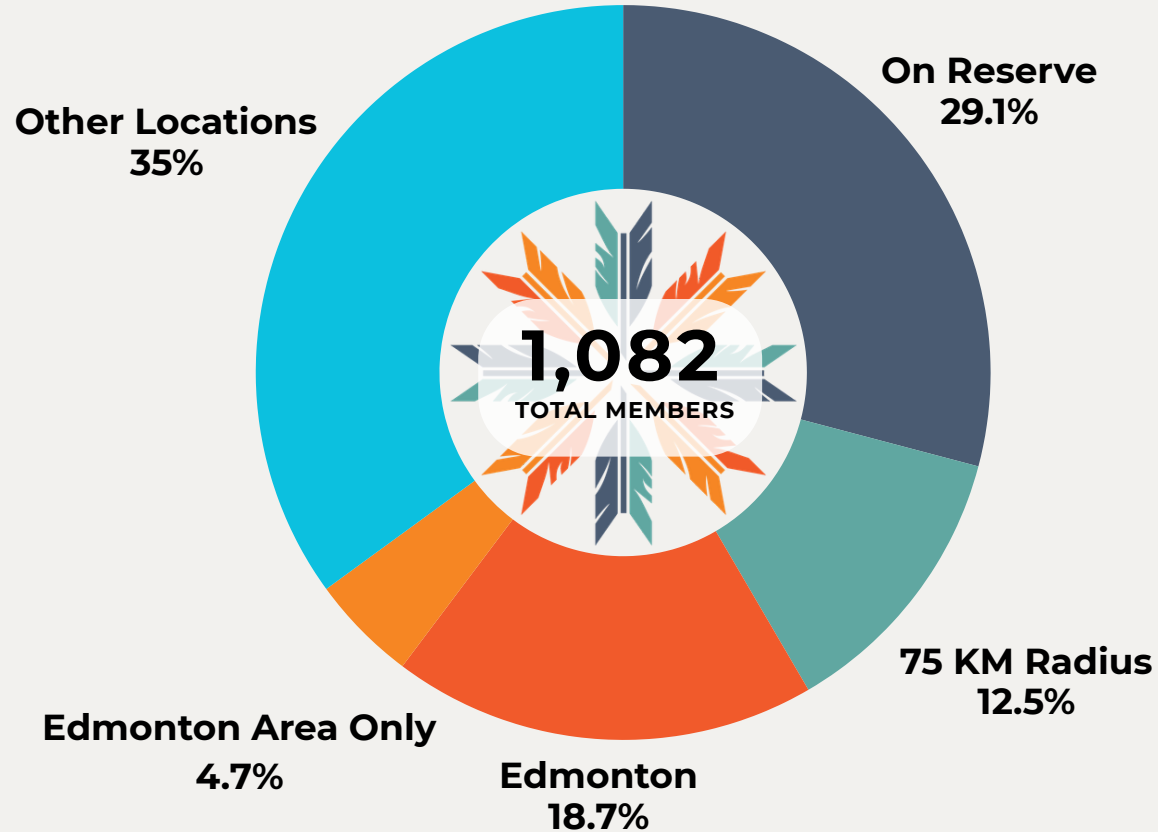

MEMBERSHIP SNAPSHOT

1082

TOTAL MEMBERS

318

ON-RESERVE

764

OFF-RESERVE

114

ELDERS

+300

GROWTH SINCE 2020

AGE BREAKDOWN OF MEMBERS

MEMBERSHIP GROWTH

WHERE MEMBERS LIVE

A comparison of Edmonton & Area, On-Reserve, 75 KM Radius and Other Locations

Edmonton & Area includes: Edmonton, Sherwood Park, Spruce Grove, Beaumont, St. Albert, Fort Saskatchewan

75 KM Radius includes: Fort McMurray, Anzac, Fort McKay, Chard

WHERE OTHER MEMBERS LIVE BY REGION

Regional Breakdown of the 379 members living outside of the Reserve, 75 KM Radius and Edmonton & Area

ELDERS OVERVIEW

Summary of Fort McMurray 468 First Nation Members ages 65+

GENDER OVERVIEW

City-based summary of female and male members.

AGE BREAKDOWN BY LOCATION

Minor = 0 - 17 | Adult = 18 - 64 | Elder = 65+

As of April 14, 2026 Fort McMurray 468 First Nation Membership Database