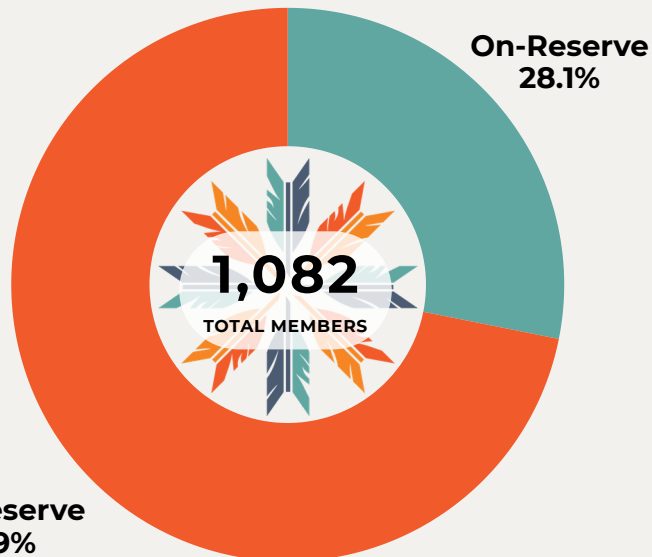

MEMBERSHIP SNAPSHOT

1082

TOTAL MEMBERS

318

ON-RESERVE

764

OFF-RESERVE

114

ELDERS

+300

GROWTH SINCE 2020

AGE BREAKDOWN OF MEMBERS

MEMBERSHIP GROWTH

WHERE MEMBERS LIVE

A comparison of Edmonton & Area, On-Reserve, 75 KM Radius and Other Locations

Edmonton & Area includes: Edmonton, Sherwood Park, Spruce Grove, Beaumont, St. Albert, Fort Saskatchewan

Summary of Fort McMurray 468 First Nation Members ages 65+

GENDER OVERVIEW

City-based summary of female and male members.

AGE BREAKDOWN BY LOCATION

Minor = 0 - 17 | Adult = 18 - 64 | Elder = 65+

As of April 14, 2026 Fort McMurray 468 First Nation Membership Database