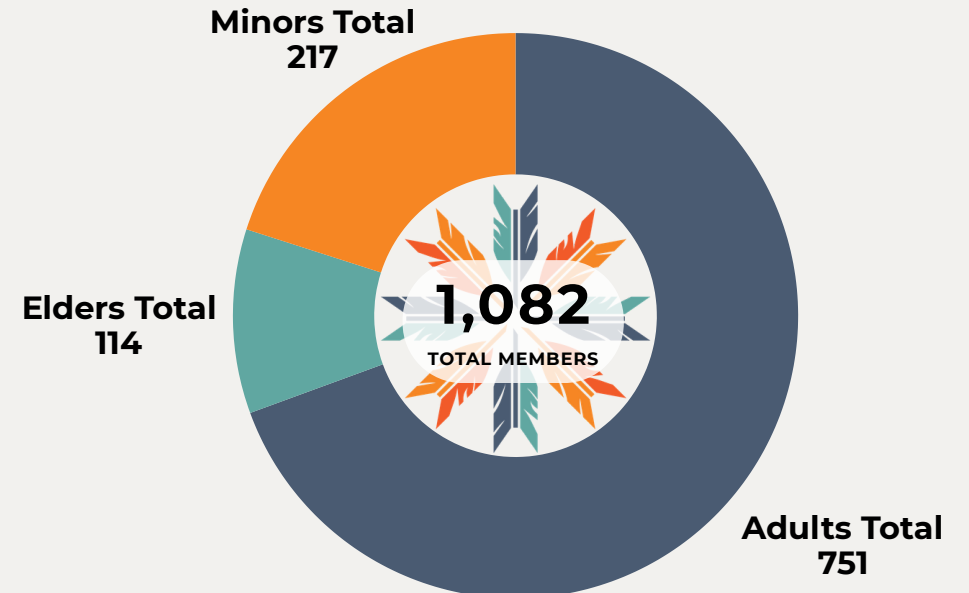

MEMBERSHIP SNAPSHOT

1082

TOTAL MEMBERS

318

ON-RESERVE

764

OFF-RESERVE

114

ELDERS

+300

GROWTH SINCE 2020

AGE BREAKDOWN OF MEMBERS

MEMBERSHIP GROWTH

WHERE MEMBERS LIVE

A comparison of Edmonton & Area, On-Reserve, 75 KM Radius and Other Locations

Edmonton & Area includes: Edmonton, Sherwood Park, Spruce Grove, Beaumont, St. Albert, Fort Saskatchewan

Summary of Fort McMurray 468 First Nation Members ages 65+

GENDER OVERVIEW

City-based summary of female and male members.

AGE BREAKDOWN BY LOCATION

Minor = 0 - 17 | Adult = 18 - 64 | Elder = 65+

As of April 14, 2026 Fort McMurray 468 First Nation Membership Database